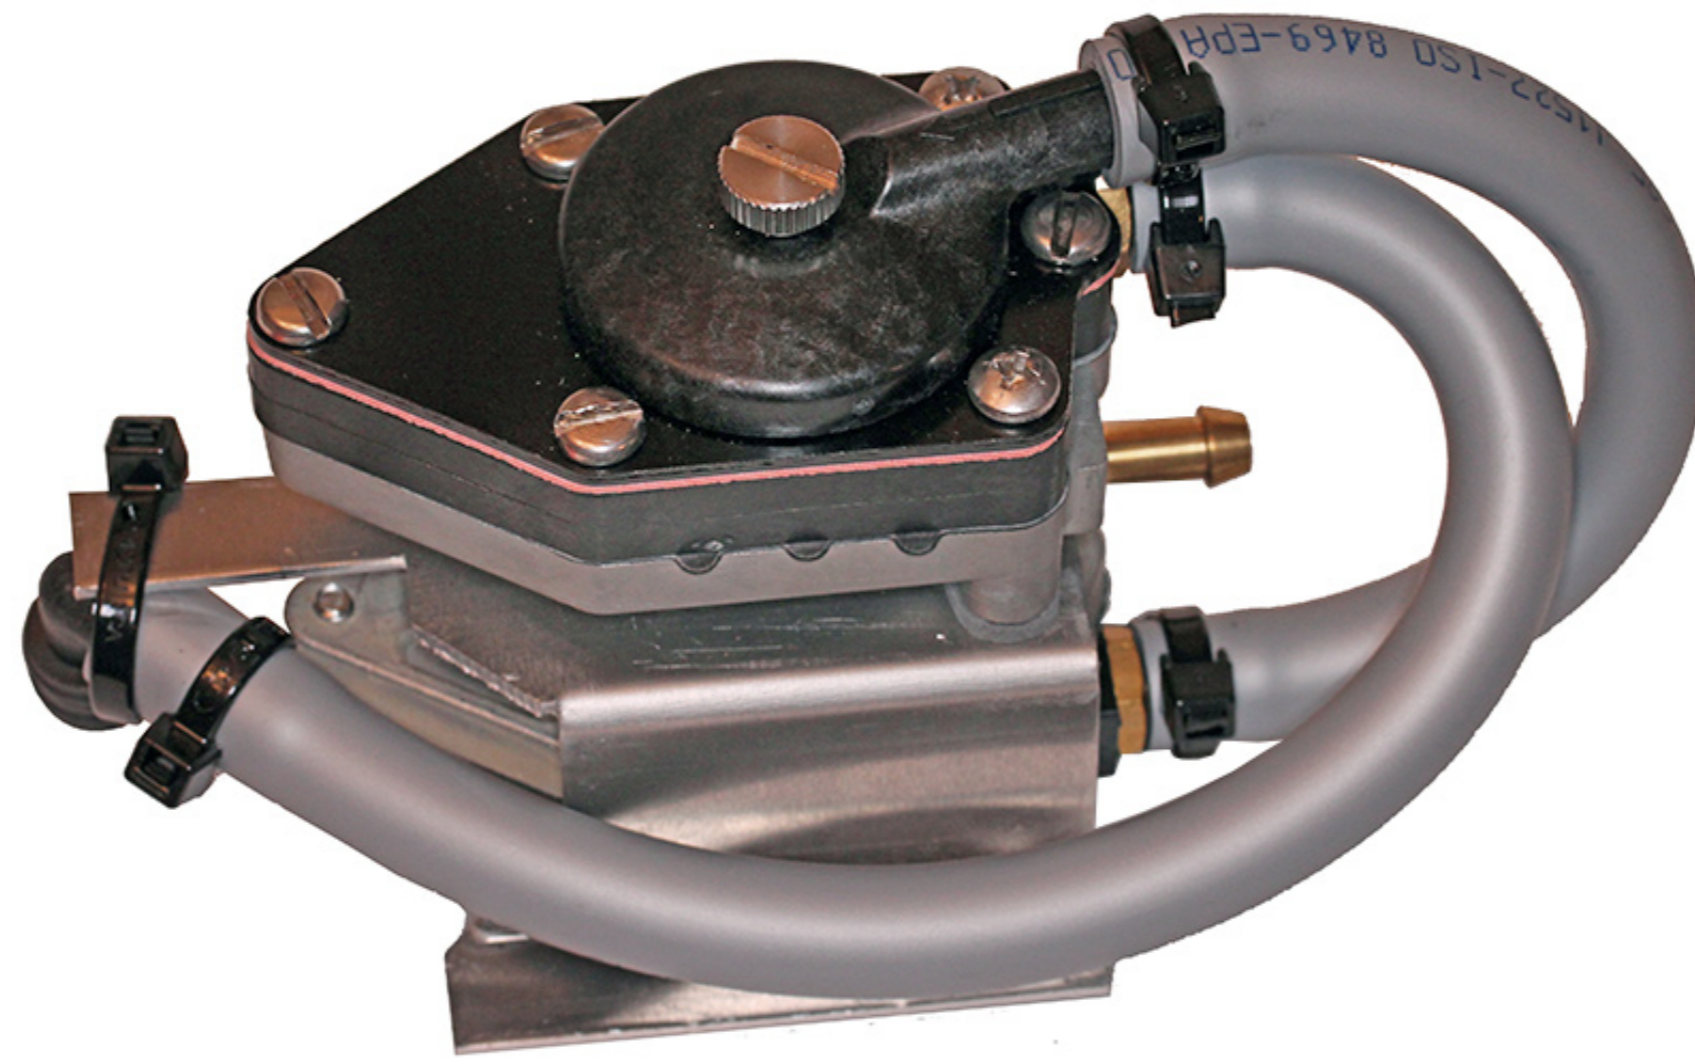

[1990-evinrude-xp-150-specs](#)

[1990-evinrude-xp-150-specs](#)

5007433 – Evinrude E-TEC Fuel Injector 172886 OMC 0172886 Trim/Tilt Repair Kit ... GSX LE 600HO ETEC XP, search all our OEM Parts or call at (866)601-3827. ... Well, I need injectors for my 2007 Evinrude Etec 150 and i'm being quoted ... pictures and part diagrams, torque specs, maintenance, troubleshooting, etc.. [Archive] 1990 evinrude 150 link n sync Motors and Props. ... AFAIK, idle speed spec is for when the OB is in forward gear and the boat freely ... Crestliner Phantom 180, 1990 Evinrude 150 XP, Turning point Hustler 17 pitch, CONTENTS OF THIS SERVICE MANUAL: This 1990-2001 Johnson Evinrude 1 ... and [I] am still having the same problem: the Evinrude 150-XP runs great [on] ...

12 hours ago — ... 2001 Ford F 150 Fuse Box Diagram Passenger Pannel - Vw W8 Engine Diagram - 1990 Suburban 2500 Wiring Diagram - 440 Engine Wiring Evinrude and Johnson V6 outboard engine history by GLM Marine. ... in production and have been available in two different horsepower versions; 150 and 175.

Feb 24, 2021 — If there is a need to buy a reliable, economical and powerful outboard motor, Evinrude power units will be the optimal solution to this problem.. Results 1 - 7 of 7 — This listing is for a Remanufactured Johnson/Evinrude 150/175 HP 60° ... 2 Stroke Outboard PDF Download Now 1990-2001 Johnson Evinrude 1. ... Mar 06, 2021 - Johnson gt 150 v6 specs Save up to 70% on stainless ... Evinrude XP150 hp All in One V6 VRO decal set replica for 1989-1991 Outboards.